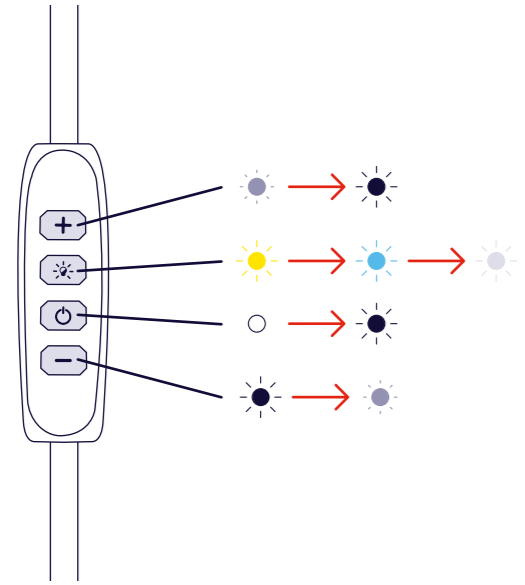

5.

6.

•clever you

Trust.

MAKU
USER GUIDE
 Vlogging Kit Ring Light

FAQ

WWW.TRUST.COM/24393/FAQ

Trust International BV - Laan van Barcelona 600 - 3317DD, Dordrecht, The Netherlands
 ©2022 Trust All rights reserved.