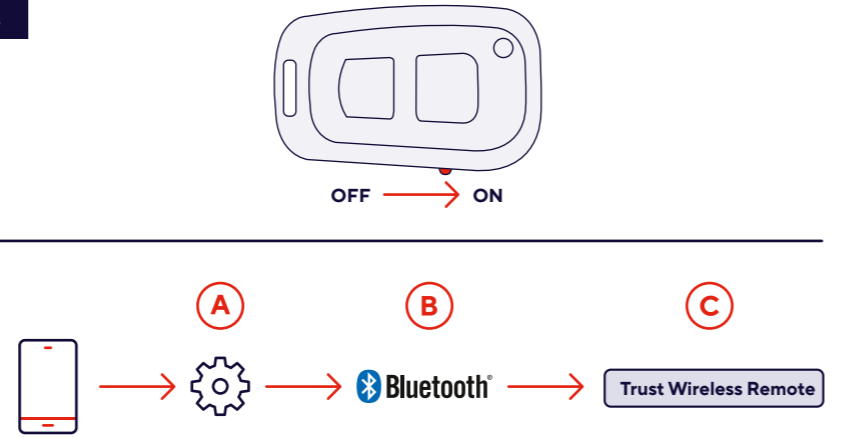

5.

6.

•clever you

Trust.

MAKU
USER GUIDE
 Vlogging Kit Ring Light

FAQ

WWW.TRUST.COM/24393/FAQ

Trust International BV - Laan van Barcelona 600 - 3317DD, Dordrecht, The Netherlands
 ©2022 Trust All rights reserved.