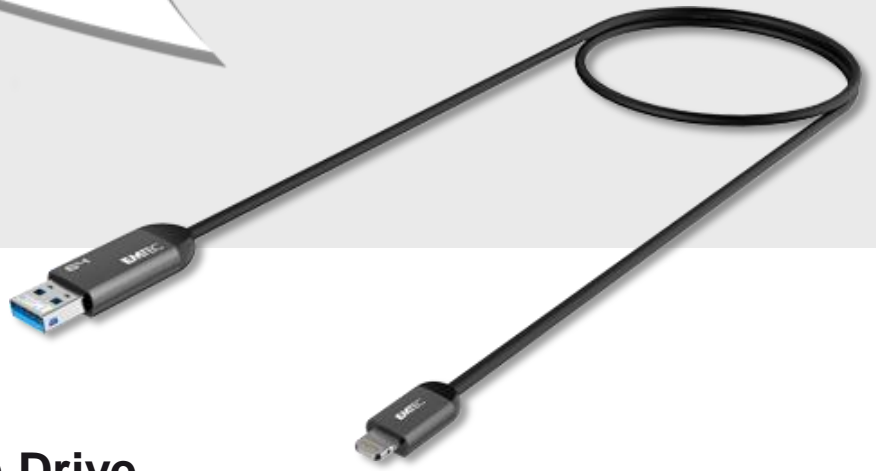

EMTEC Emtec T750 Dual USB3.1
Lightning / micro-USB / Type-C

Lightning
micro-USB
Type-C

**On-The-Go Dual Flash Drive,
Store, share and charge.**

- Instant back-up of your phone with our application Emtec Connect
- Extra storage for your tablet or smartphones
- Sleek and stylish design: metal & soft-touch cable
- High speed USB drive up to 85MB/s (Read Speed)
- 3 versions available to match your favorite companion:
 - USB-A to Lightning (Apple MFi certified)
 - USB-A to micro-USB connector
 - USB-A to Type-C connector
- 70cm cable, ideal for work, home or auto charging

USB-A to Type C T750C

- Stylish, elegant and sleek packaging design
- Premium quality packaging
- Pictograms clearly presenting the main product features and benefits
- Simple and efficient color code: Red for Lightning connector, blue for micro-USB connector and green for Type-C connectors