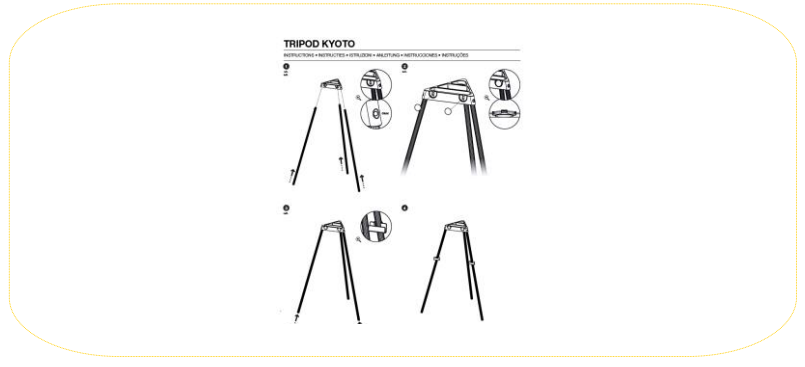

TECHNICAL DETAILS

COMPOSITION:

- Aluminium and plastic structure
- Adjustable board support clamps
- Adjustable flipchart clamps or paper roll kit
- Aluminium framed lacquered steel or non-magnetic board

ASSEMBLY OVERVIEW:

CERTIFICATION AND LEGISLATION:

n/a