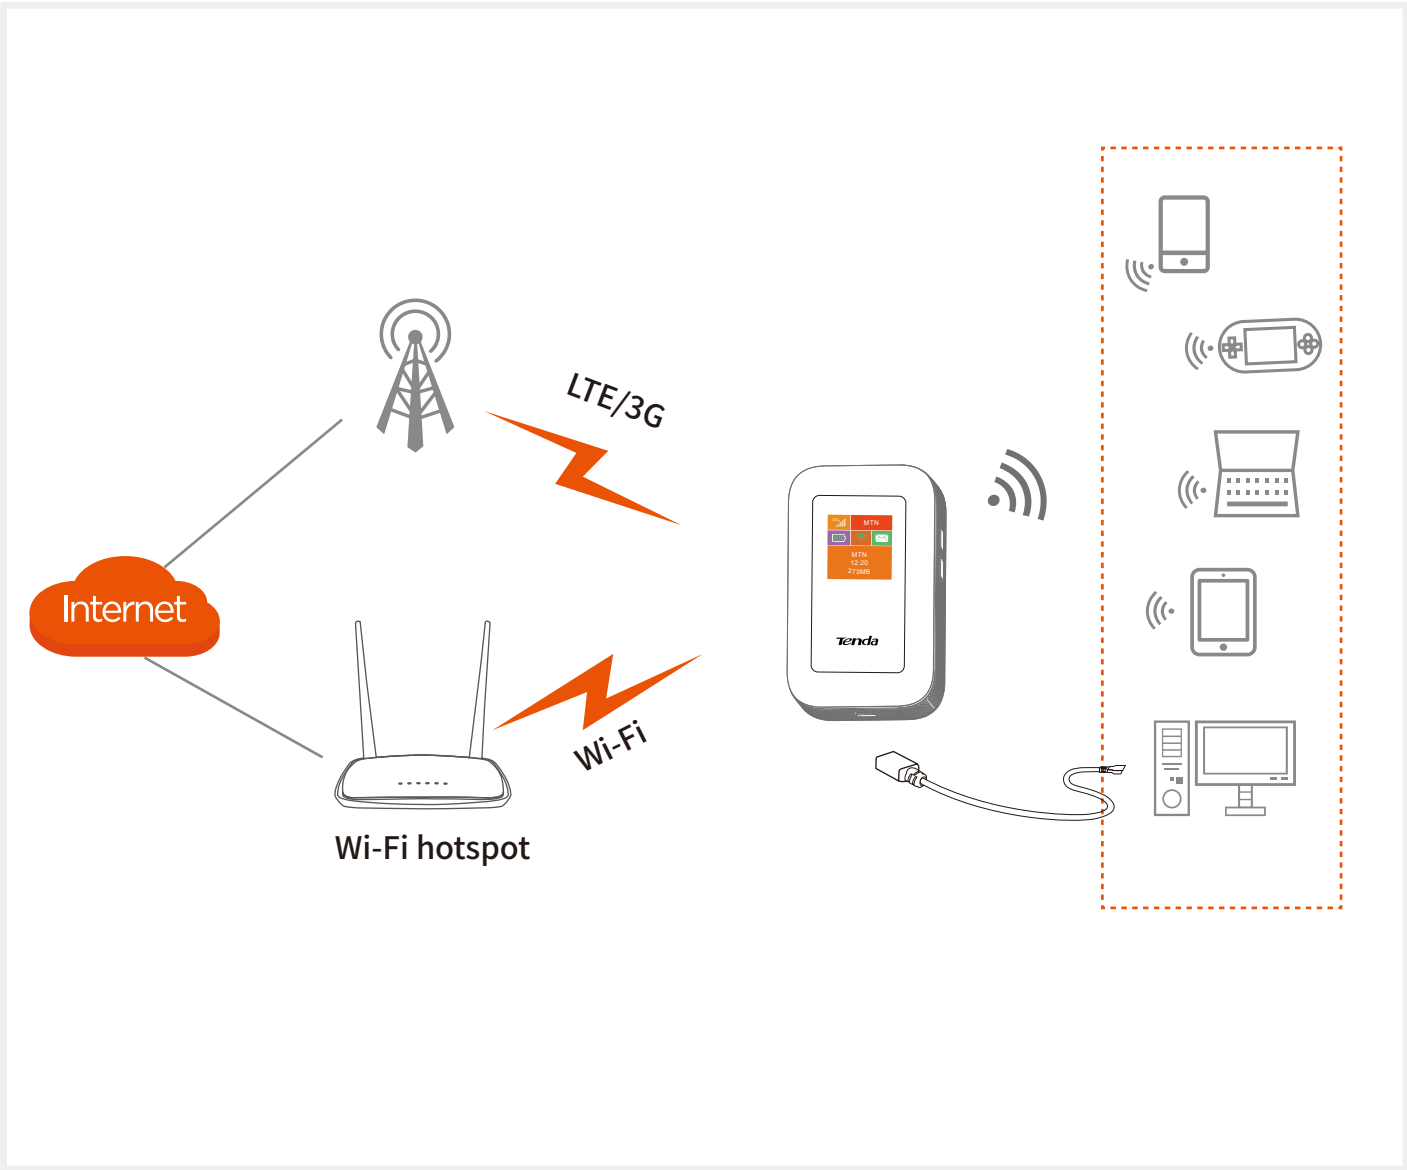

## User-Friendly Screen for Connection Information

Tenda 4G185 has a small display for informing you about your data budget, 3G/4G signal strength, download/upload speed, battery status, signal strength, connected users and more.

## Easy and Instant Access to Cellular Network with SIM card

The plug-and-play device comes with a Micro SIM slot. Where there is mobile cellular internet there is hotspot available. You can move with your MiFi anywhere.

# Connection topology